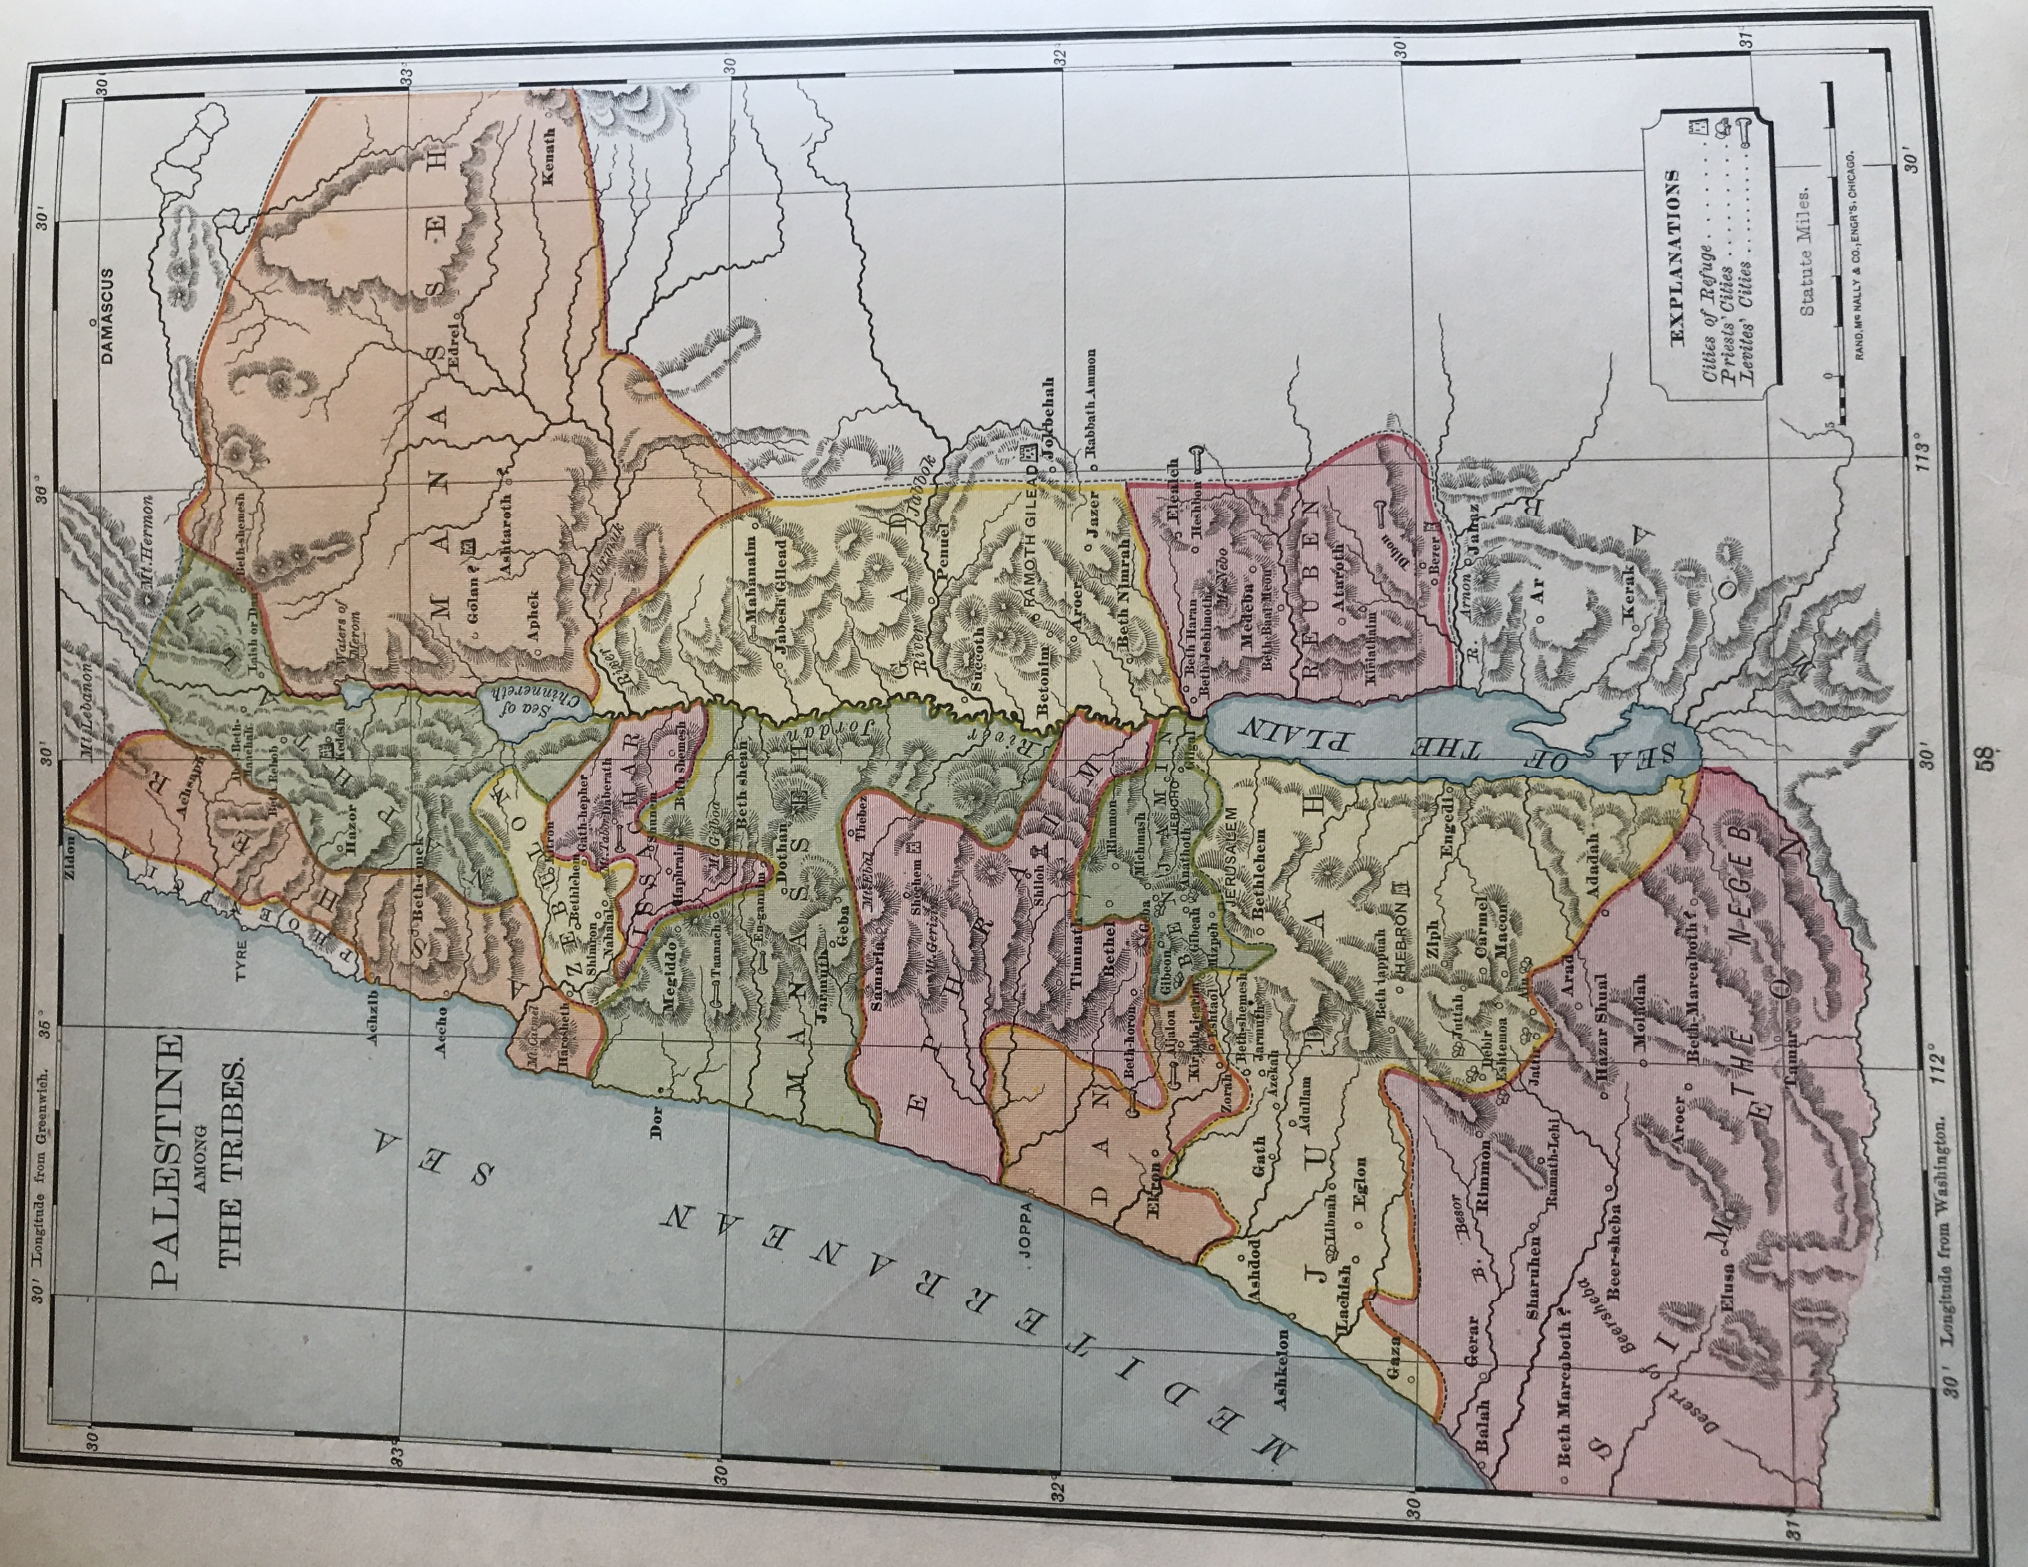

30' Longitude from Greenwich.

PALESTINE AMONG THE TRIBES.

EXPLANATIONS

- Cities of Refuge
- Priests' Cities
- Levites' Cities

Statute Miles.

RAND, McNALLY & CO., ENGRS, CHICAGO.

30' Longitude from Washington.